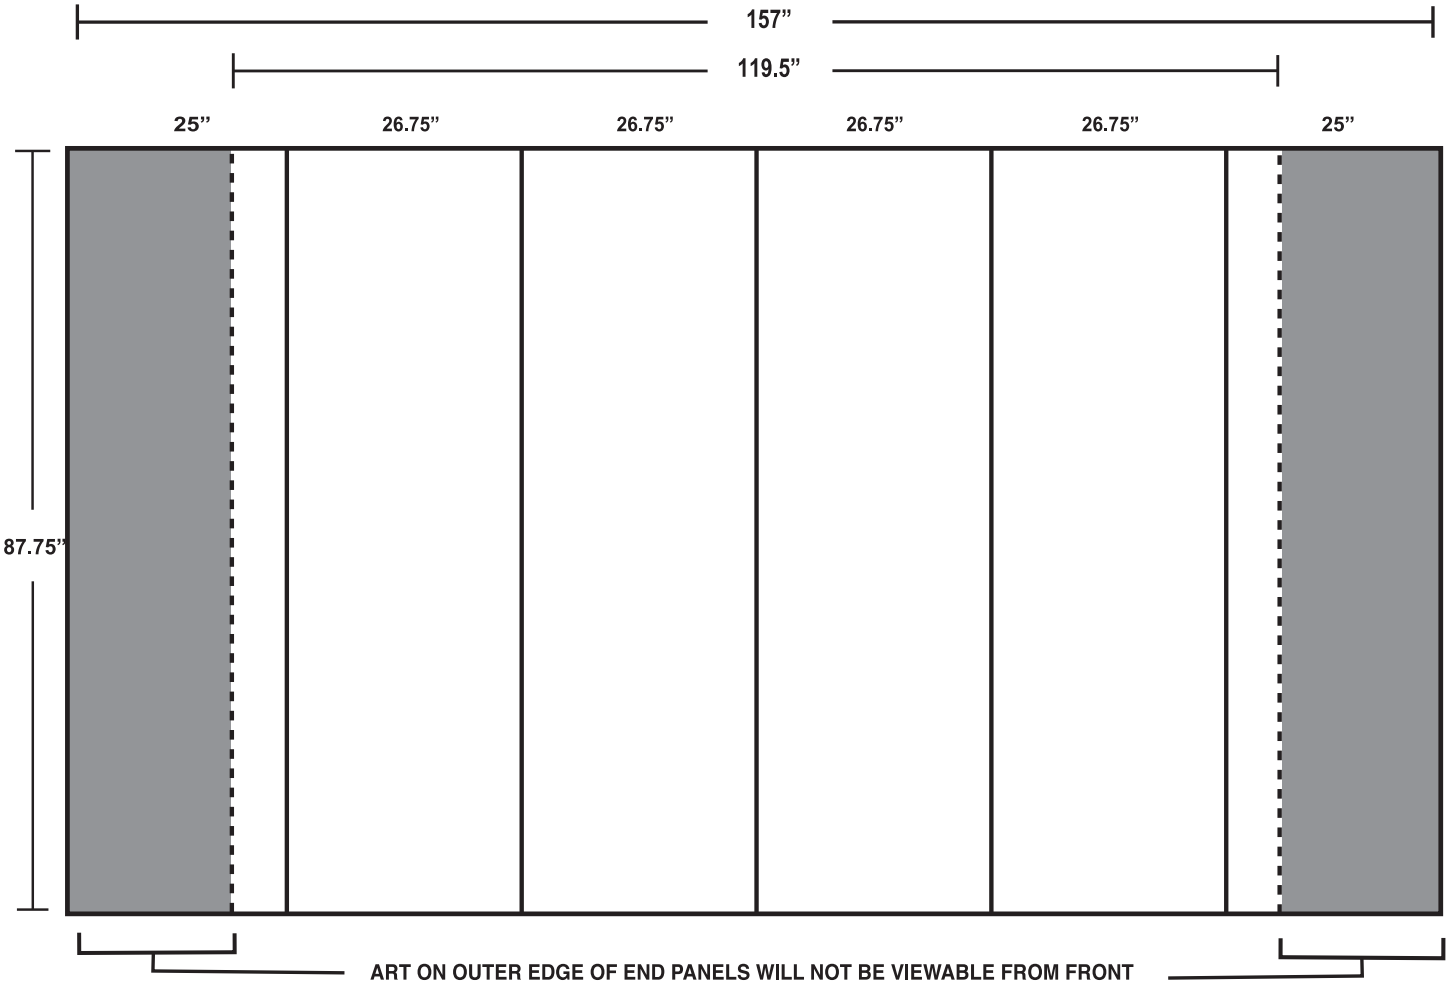

# 10' Curved Arise™ Pop-Up Display

**Total Graphic Size**  
157"W x 87.75"H

**Total Visual Area**  
119.5"W x 87.75"H

- \*Please keep all text and/or logos 1" from all sides.
- \*Art on outer edges of end panels will not be visible from the front of the display
- \*Digital products are printed CMYK (4 color) process from your file.
- \*All images must be embedded and all fonts must be outlined

## Total Graphic Area

67.5"W x 31.75"H

## Total Visual Area

30"W x 31.75"H

\*Please keep all text and/or logos 1" from all sides.

\*Display shown with graphic or fabric wrap.

\*Digital products are printed CMYK (4 color) process from your file.