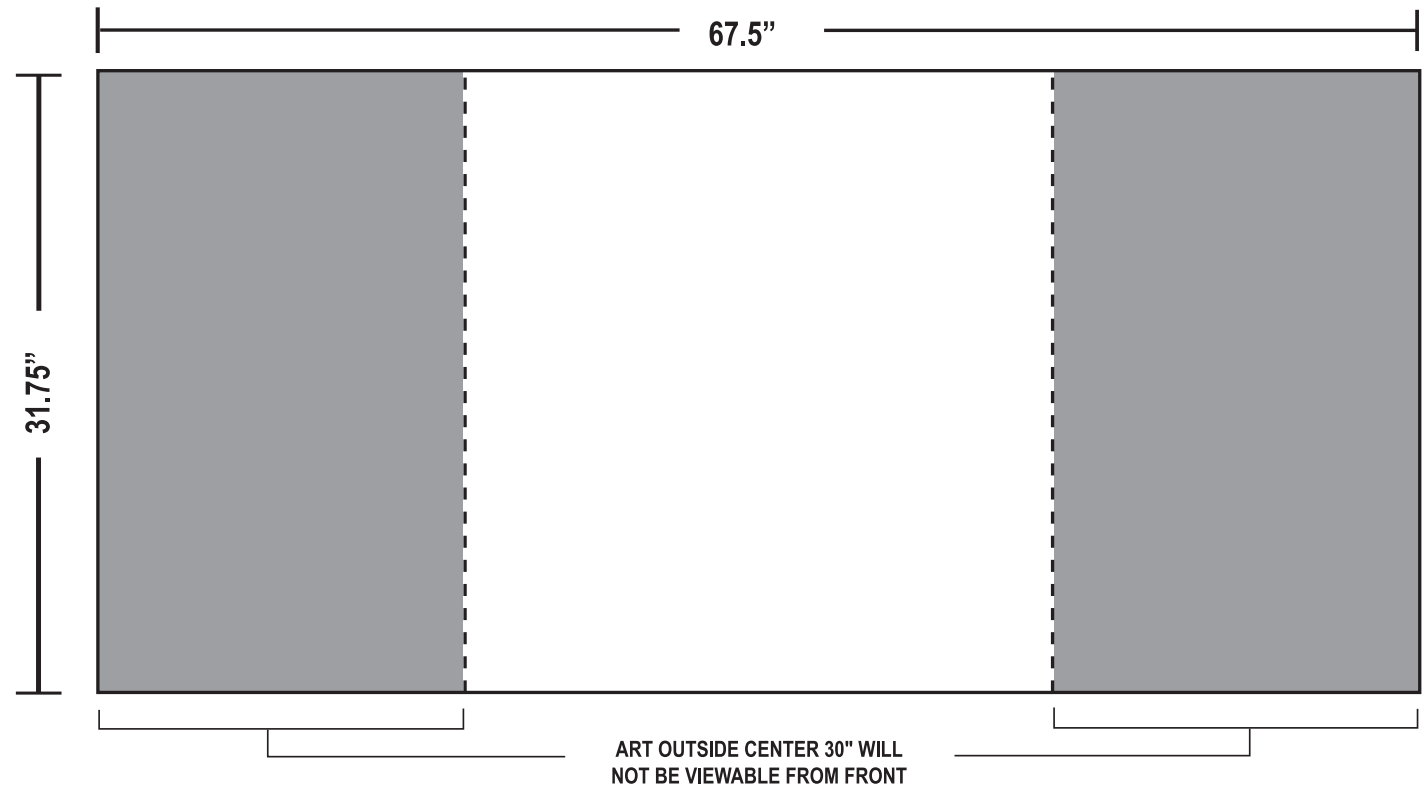

Total Graphic Area

67.5"W x 31.75"H

Total Visual Area

30"W x 31.75"H

*Please keep all text and/or logos 1" from all sides.

*Display shown with graphic or fabric wrap.

*Digital products are printed CMYK (4 color) process from your file.

*All images must be embedded and all fonts must be outlined

ACCEPTABLE FILE FORMATS:

Vector lines

Vector image

- Adobe Illustrator (.ai, .pdf, .eps)
- All Fonts Outlined/Images Embedded

Raster image

- 100 DPI AT 100%
- Adobe Photoshop - .psd, .tif, or .jpg